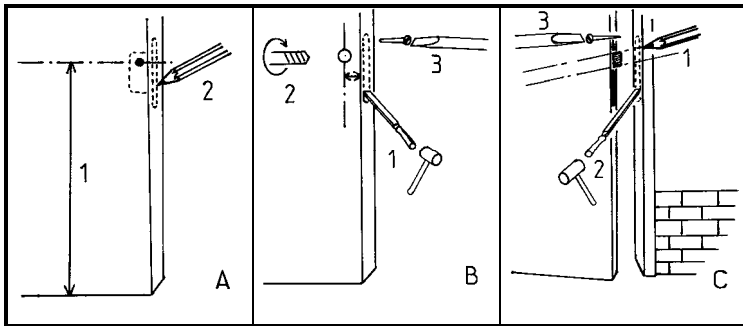

N°700

H-9400 SOPRON, Csepel út 3.
Tel.: (36)-99-514-100 Fax: (36)-99-514-190
SÉCURIDEV Group

GB Geometrical parameters

- ⇒ Appearance: - frontplate: *zinc-plated*
- case: *black*
- ⇒ Weight: 0,4 kg.

Lock application

- ⇒ Mortice bolt lock N°700 is suitable for locking of front doors of flats as supplementary lock, with two-webbed key.
- ⇒ Safety class: 3 (MSZ 528-78).
- ⇒ The lock is suitable for doors weighing 20-25 kg/m²
  Technical conditions nr.: MF 118

Maintenance

- ⇒ Operating surfaces of the lock are to be lubricated yearly.
- ⇒ When painting the door, the lock must not be painted!
- ⇒ When any parts of the lock need to be replaced, genuine parts must be used!

GUARANTEE LETTER

Euro-Elzett Kft. undertakes a 5 year long guarantee for its product. Furthermore it warrants the serviceability for 5 years.

This guarantee must be presented with the invoice when repair or service is required.

Please insure the information on the invoice is accurate (date, type). Guarantee begins with day of purchase.

Our responsibility for guarantee terminates if failure is due to non-observance of instructions.

Content

- Lock
- 2 Striking plates
- 2 keys
- Set of fittings

D Geometrische Parameter

- ⇒ Ausführung: - Stulp: *verzinkt*
- Blech: *schwarz*
- ⇒ Gewicht: 0,4 kg.

Verwendungsvorschlag

- ⇒ Das Türschloss N°700 mit Doppelbundbartschlüssel kann als Zweitschloss für Eingangstüren verwendet werden.
- ⇒ Sicherheitsgrad: 3 (MSZ 528-78).
- ⇒ Das Schloss hält bis zu einer Belastung von 20-25 kg/m².
  Technischen Bedingungen: MF 118

Wartung

- ⇒ Die beweglichen Teile des Schlosses müssen jährlich geschmiert werden!
- ⇒ Beim Anstreichen der Tür darf das Schloss nicht mit Farbe in Berührung kommen!
- ⇒ Die Einzelteile dürfen nicht durch Teile anderer Schlosstypen ersetzt werden!

GARANTIESCHEIN

Die Firma Euro-Elzett Kft. übernimmt für ihr Produkt eine Garantie von 5 Jahren. Weiterhin sorgt 5 Jahre lang über die Austauschbarkeit.

Sie können ihr Garantierecht mit der gemeinsamen Vorlage des Garantiescheines und der Kaufrechnung geltend machen.

Bitte fordern Sie vom Verkäufer die Festlegung der genauen Angaben auf der Rechnung (Datum, Typ). Die Garantiezeit beginnt ab dem Tag des Kaufes.

Unser Garantiehafte besteht nicht mehr, wenn das Fehler durch die von der Anweisung abweichenden Behandlung verursacht wird.

Inhalt

- Schloss
- 2 Schliessplatten
- 2 Schlüssel
- Ausrüstungspacket

F Paramètres géométriques

- ⇒ Aspect: - tețière: *galvanisée*
- coffre: *noir*
- ⇒ Masse: 0,4 kg

Proposition d'utilisation

- ⇒ La serrure à mortaiser N°700 peut être employée pour la condamnation de portes d'entrée comme verrou annexe, avec clé à double panneton asymétrique.
- ⇒ Niveau de sûreté: 3 (MSZ 528-78).
- ⇒ La serrure est adaptée aux portes de 20-25 kg/m².
  Numéro de conditions techniques: MF 118

Entretien

- ⇒ Les surfaces mobiles de la serrure doivent être lubrifiées chaque année!
- ⇒ Lors de la peinture de la porte il est interdit de peindre la serrure!
- ⇒ Il est interdit de remplacer les pièces de la serrure par d'autres pièces inconvenables!

GARANTIE DU PRODUIT